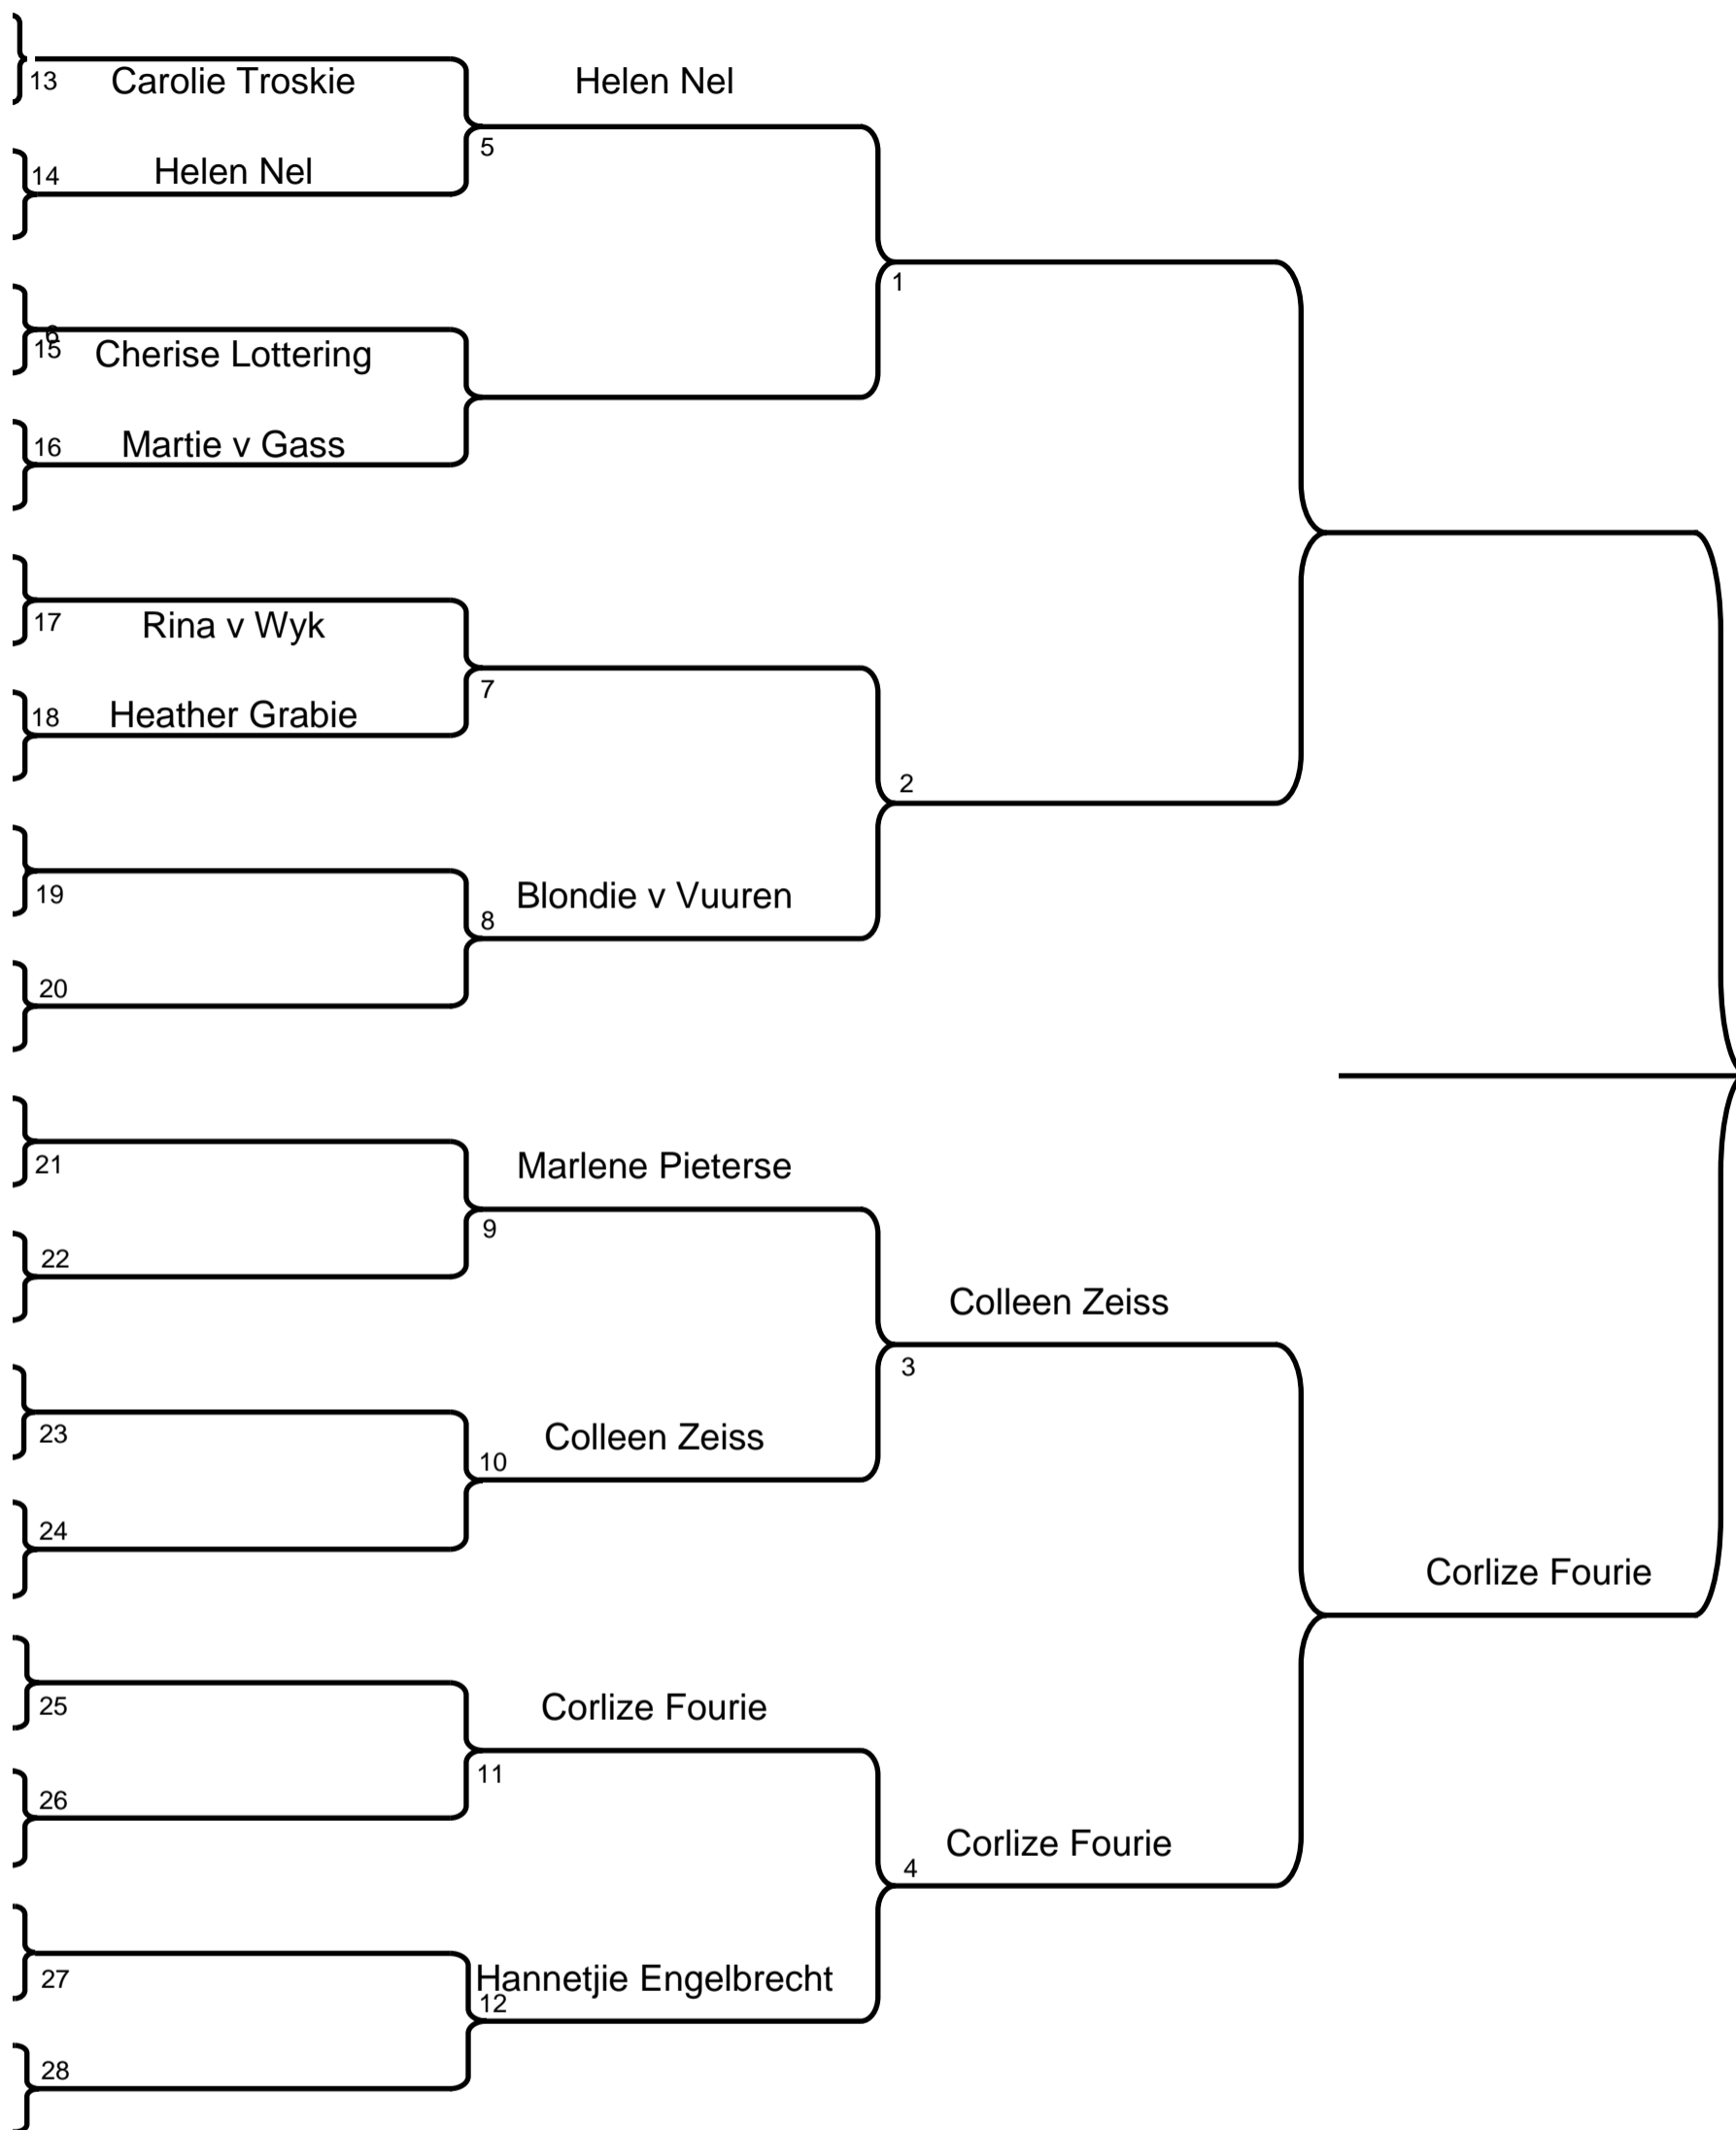

LADIES CHAMPIONSHIP PAIRS COMPETITION - 2017/18

ROUND 2

Q/FINAL

S/FINAL

FINAL

The Teams

Carolie Troskie
Santa Troskie

Helen Nel
Lydia v Niekerk