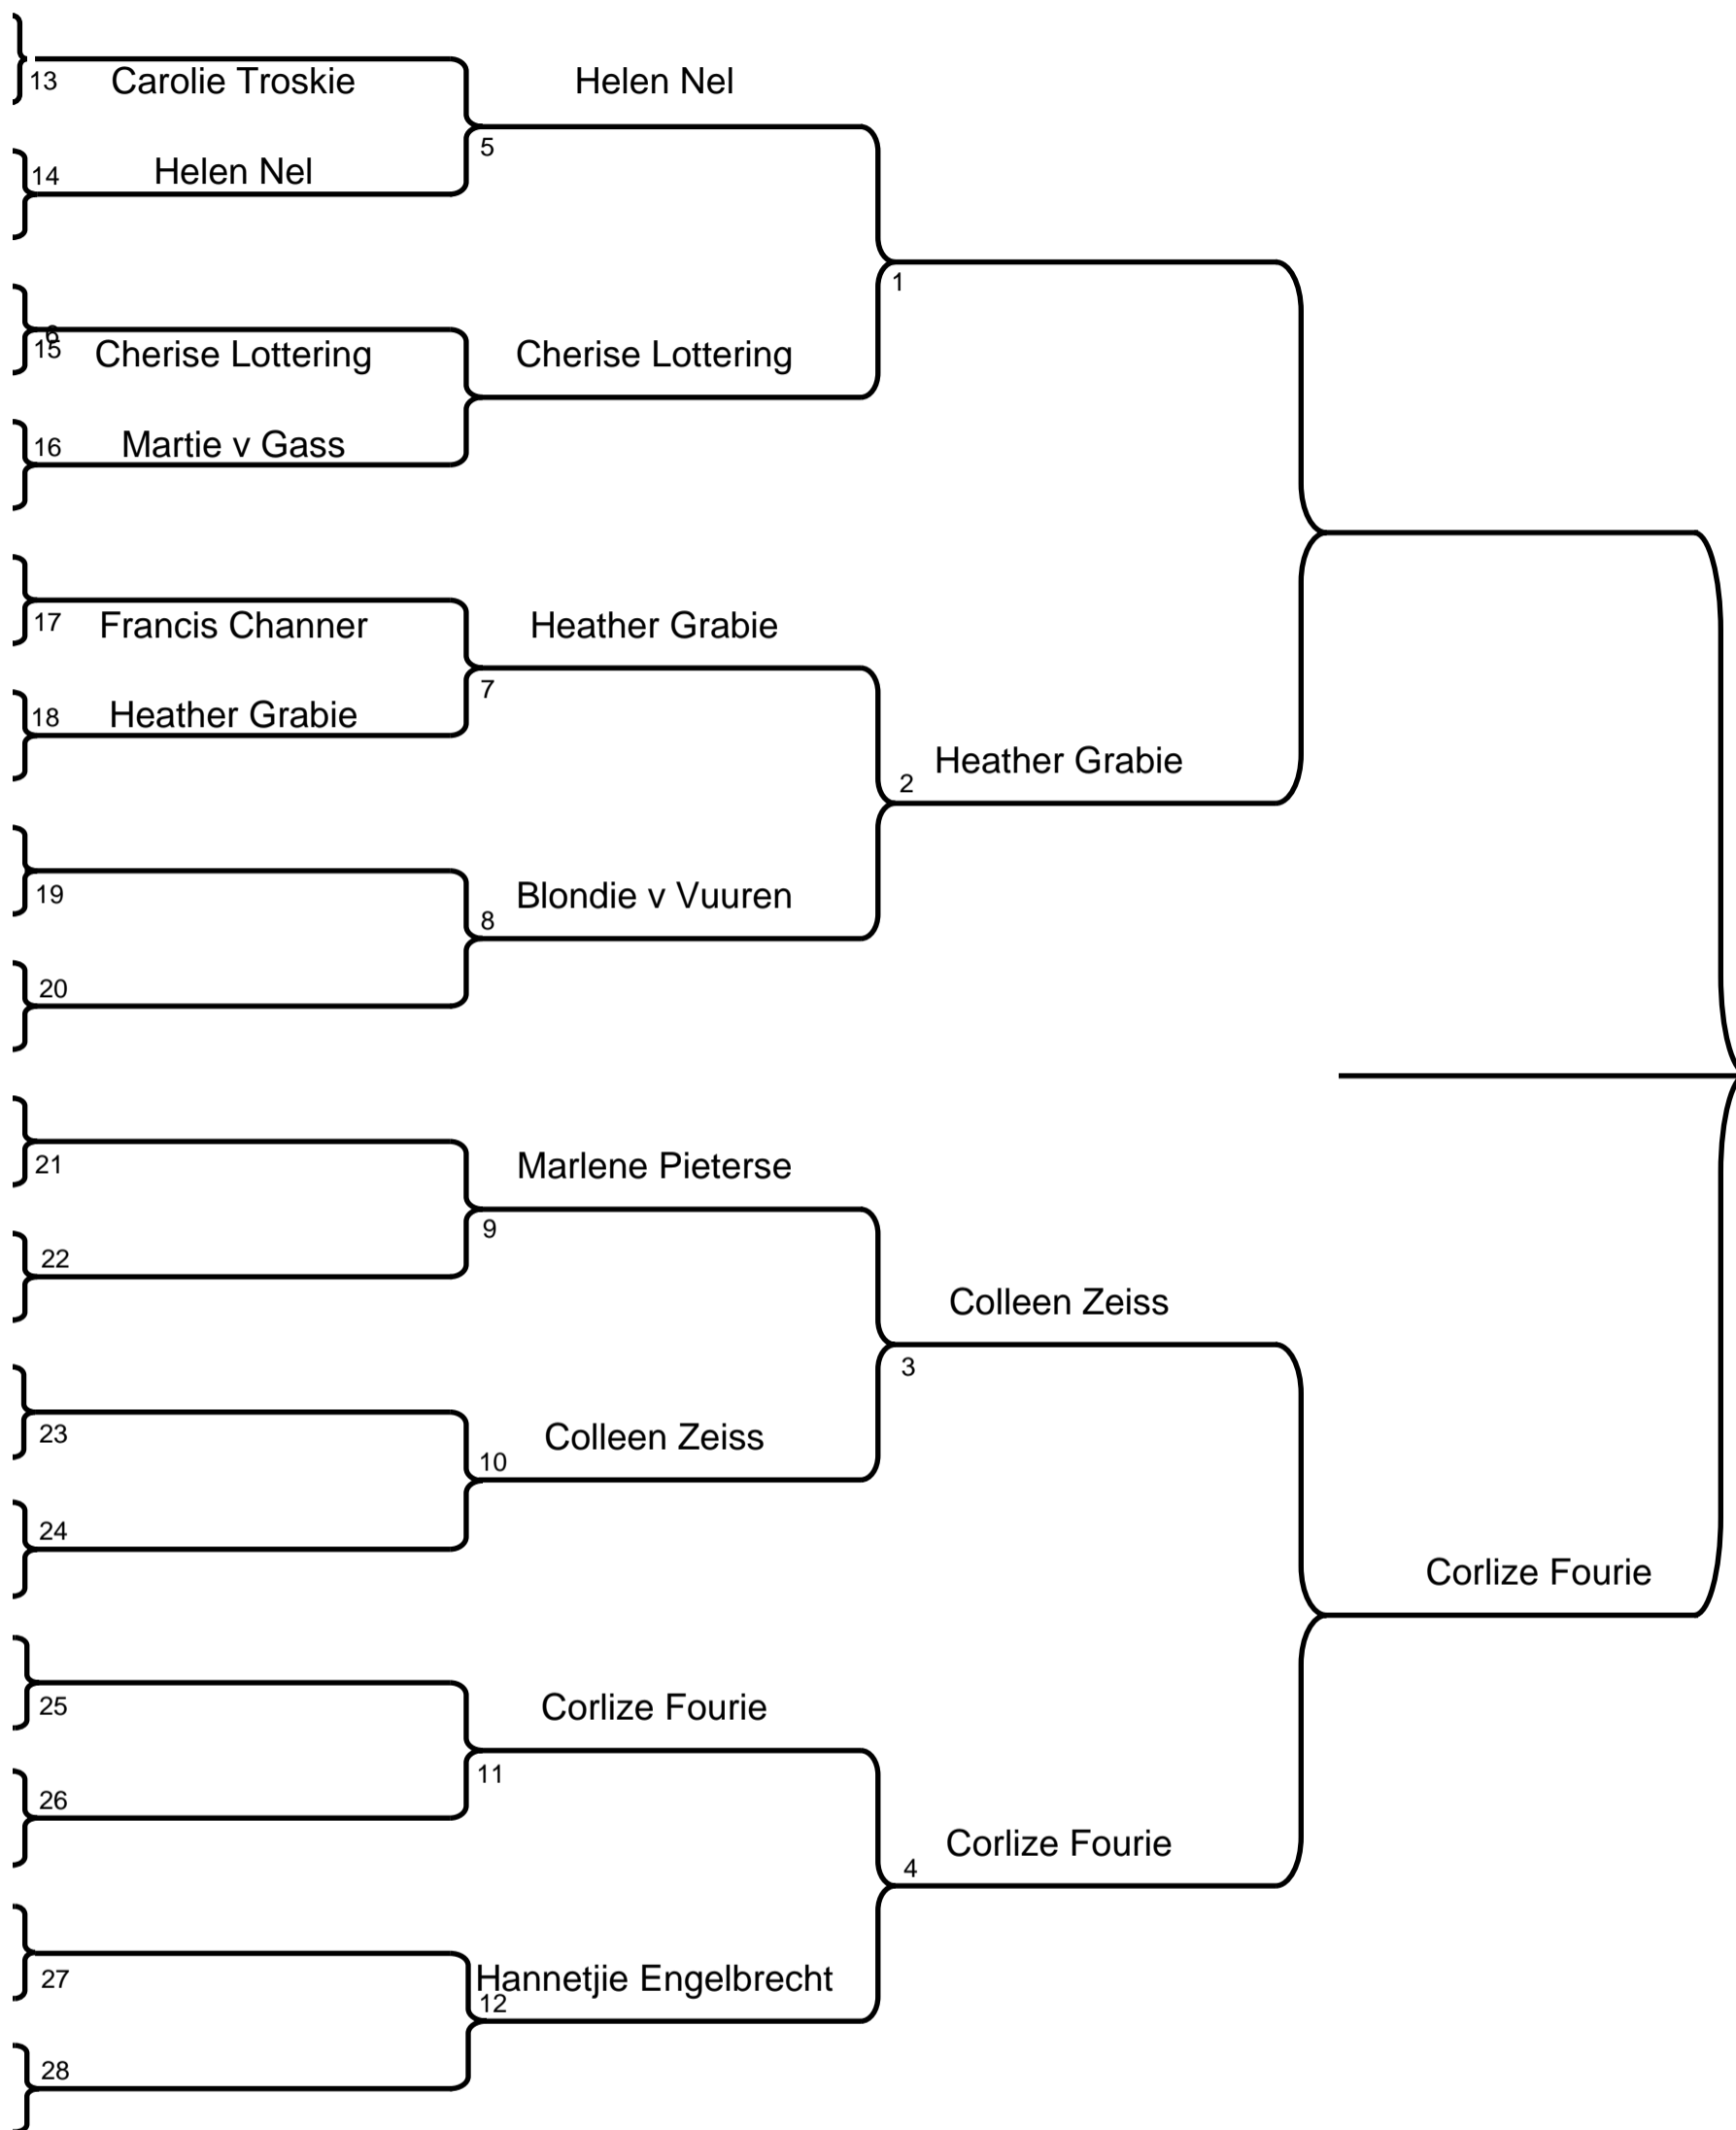

LADIES CHAMPIONSHIP PAIRS COMPETITION - 2017/18

ROUND 2

Q/FINAL

S/FINAL

FINAL

The Teams

Carolie Troskie
Santa Troskie

Helen Nel
Lydia v Niekerk