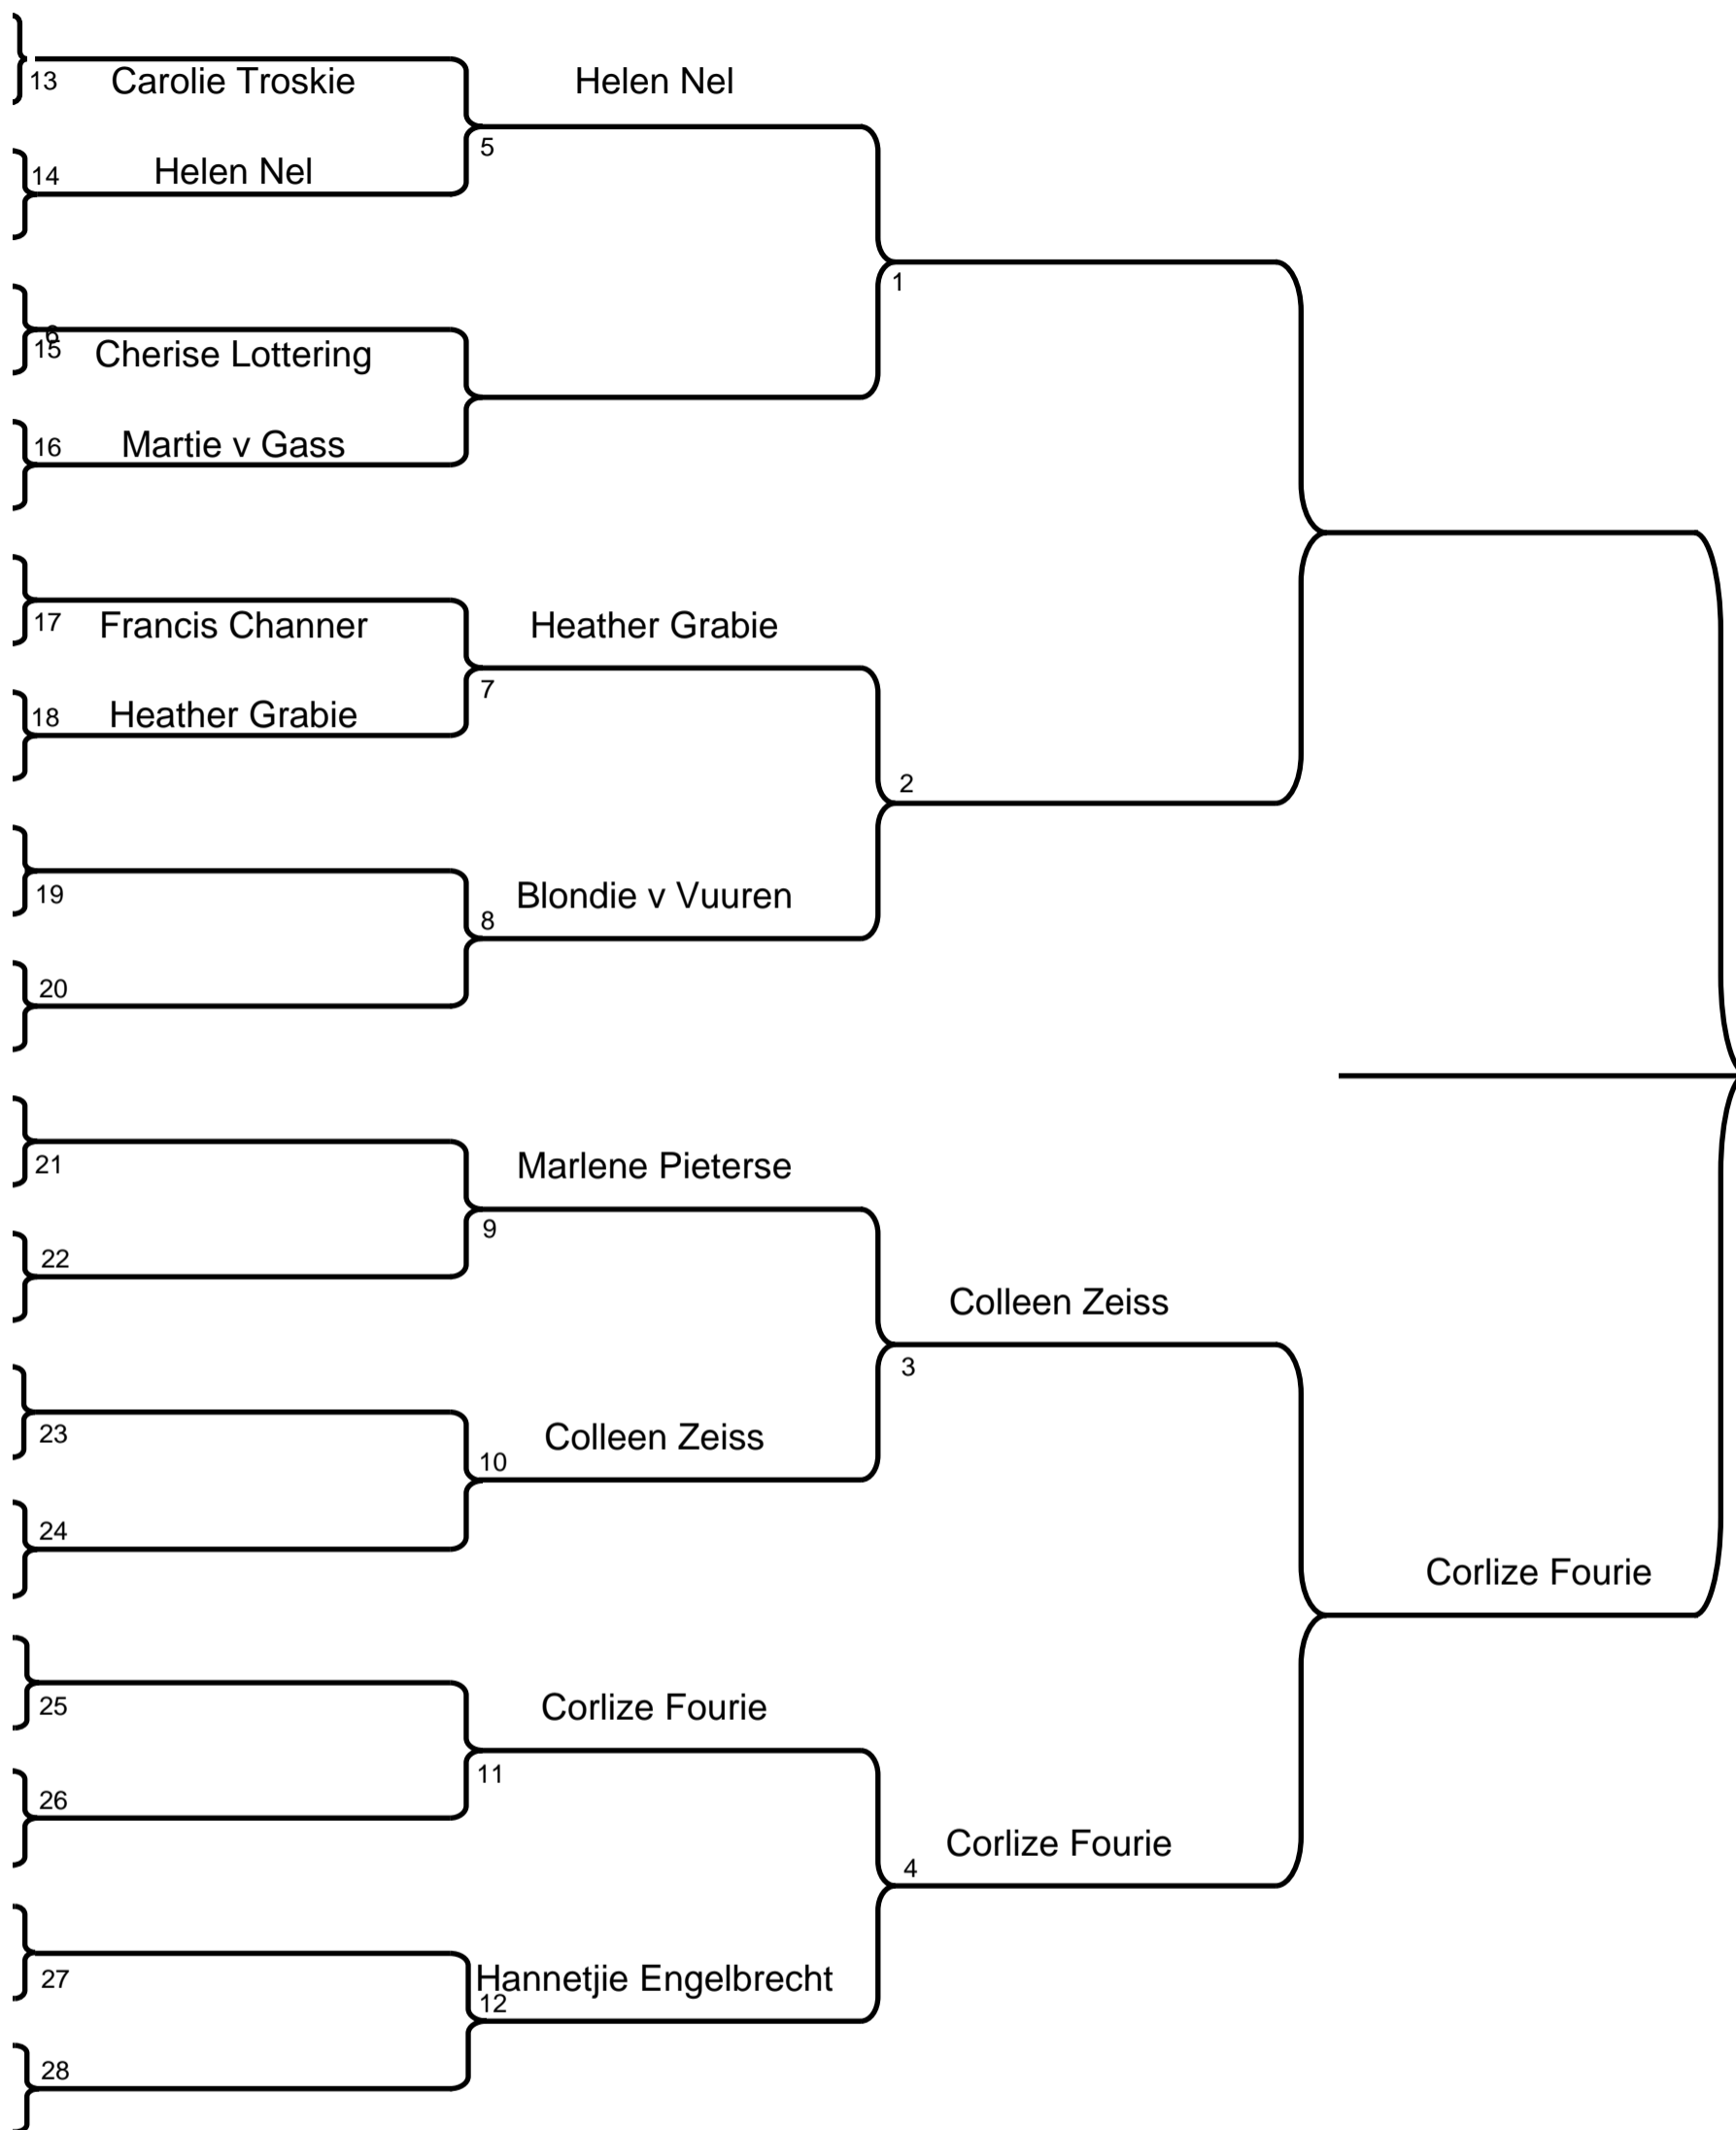

LADIES CHAMPIONSHIP PAIRS COMPETITION - 2017/18

ROUND 2

Q/FINAL

S/FINAL

FINAL

The Teams

Carolie Troskie
Santa Troskie

Helen Nel
Lydia v Niekerk