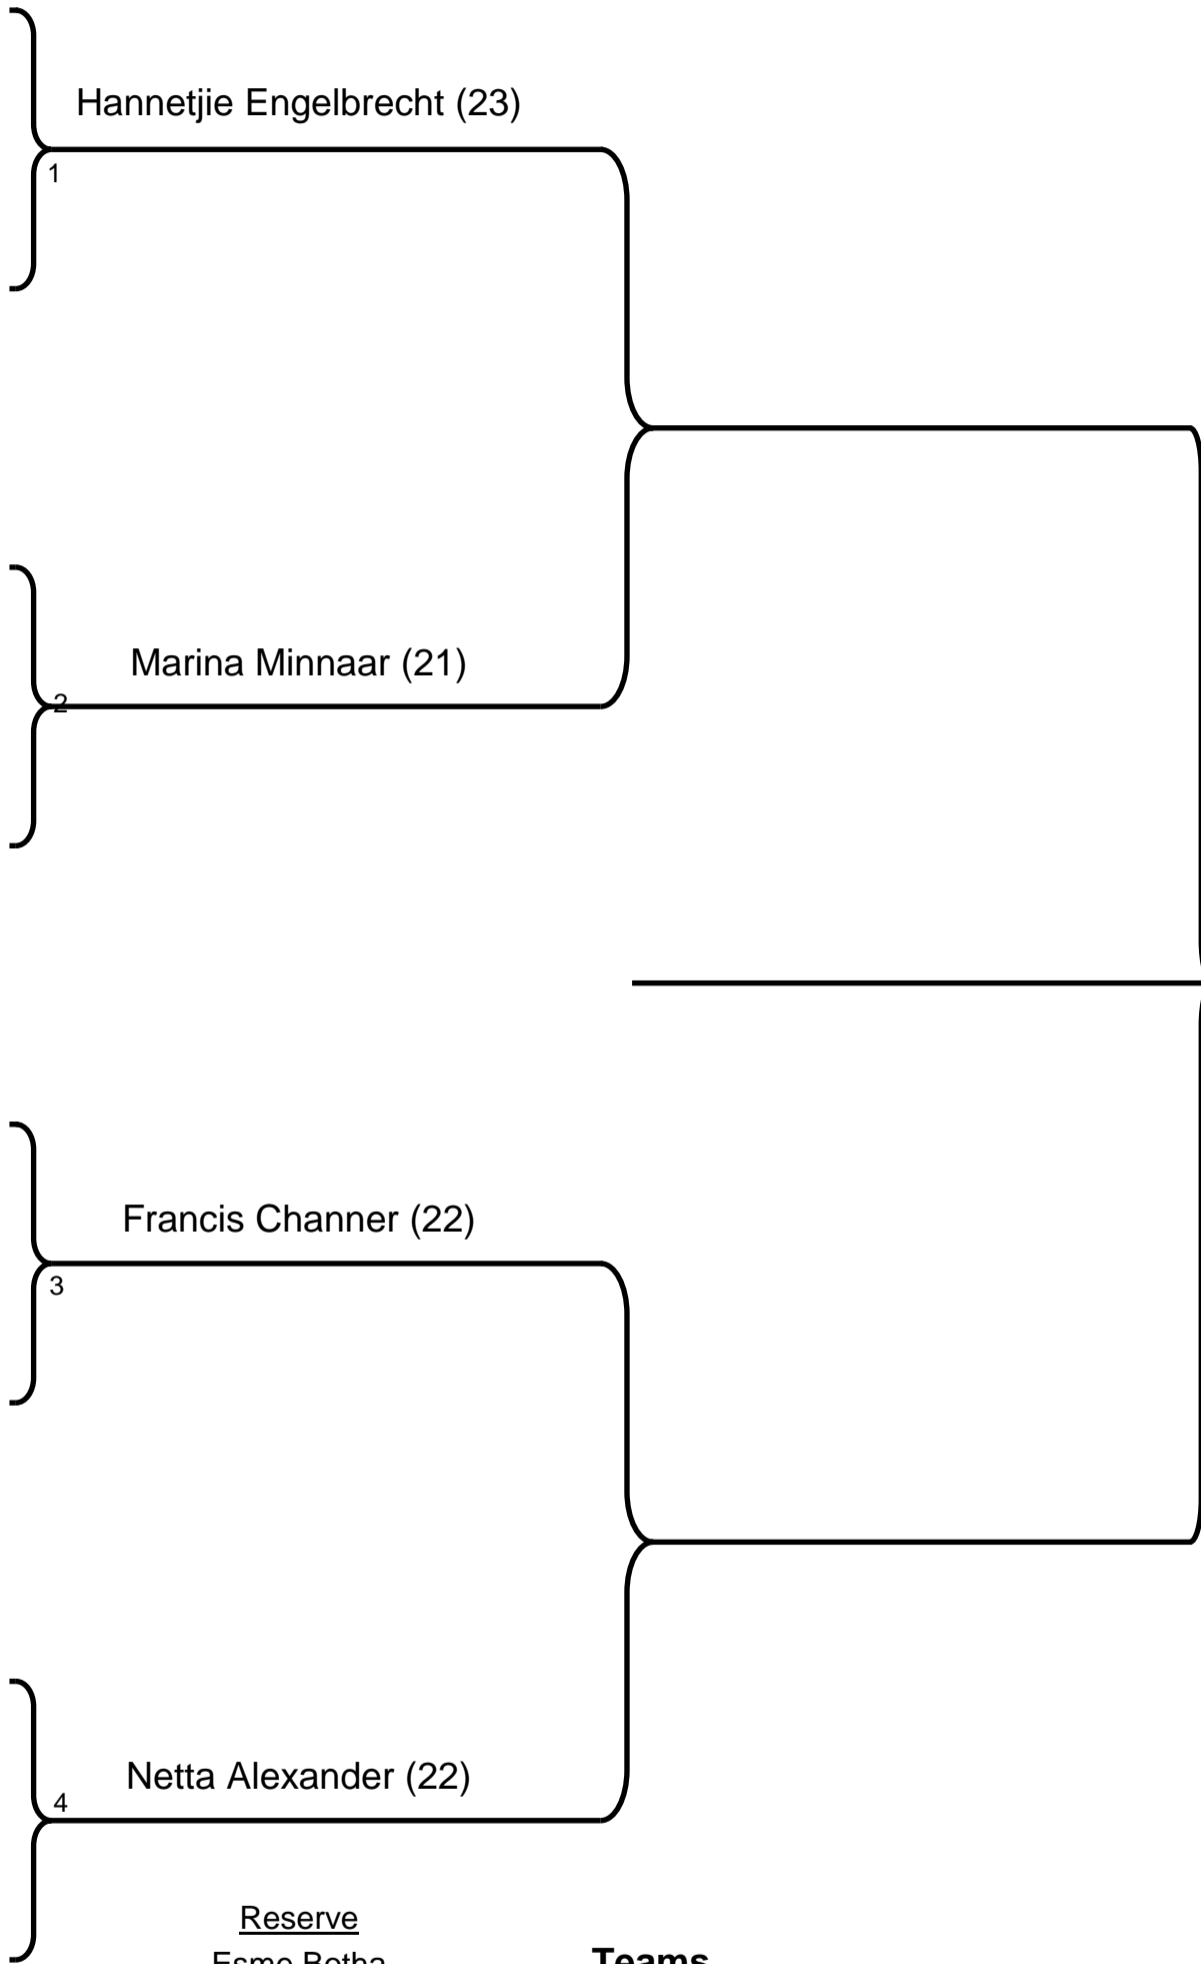

LADIES DRAWN FOURS
COMPETITION - 2018/19

S/FINAL

FINAL

Reserve
Esme Botha

Teams

Hanneljie Engelbrecht
Carolie Troskie
Sue Knox- Davis
Elsabe Fisher

Francis Channer
Santa Troskie
Martie Rynners
Liesel Pretorius