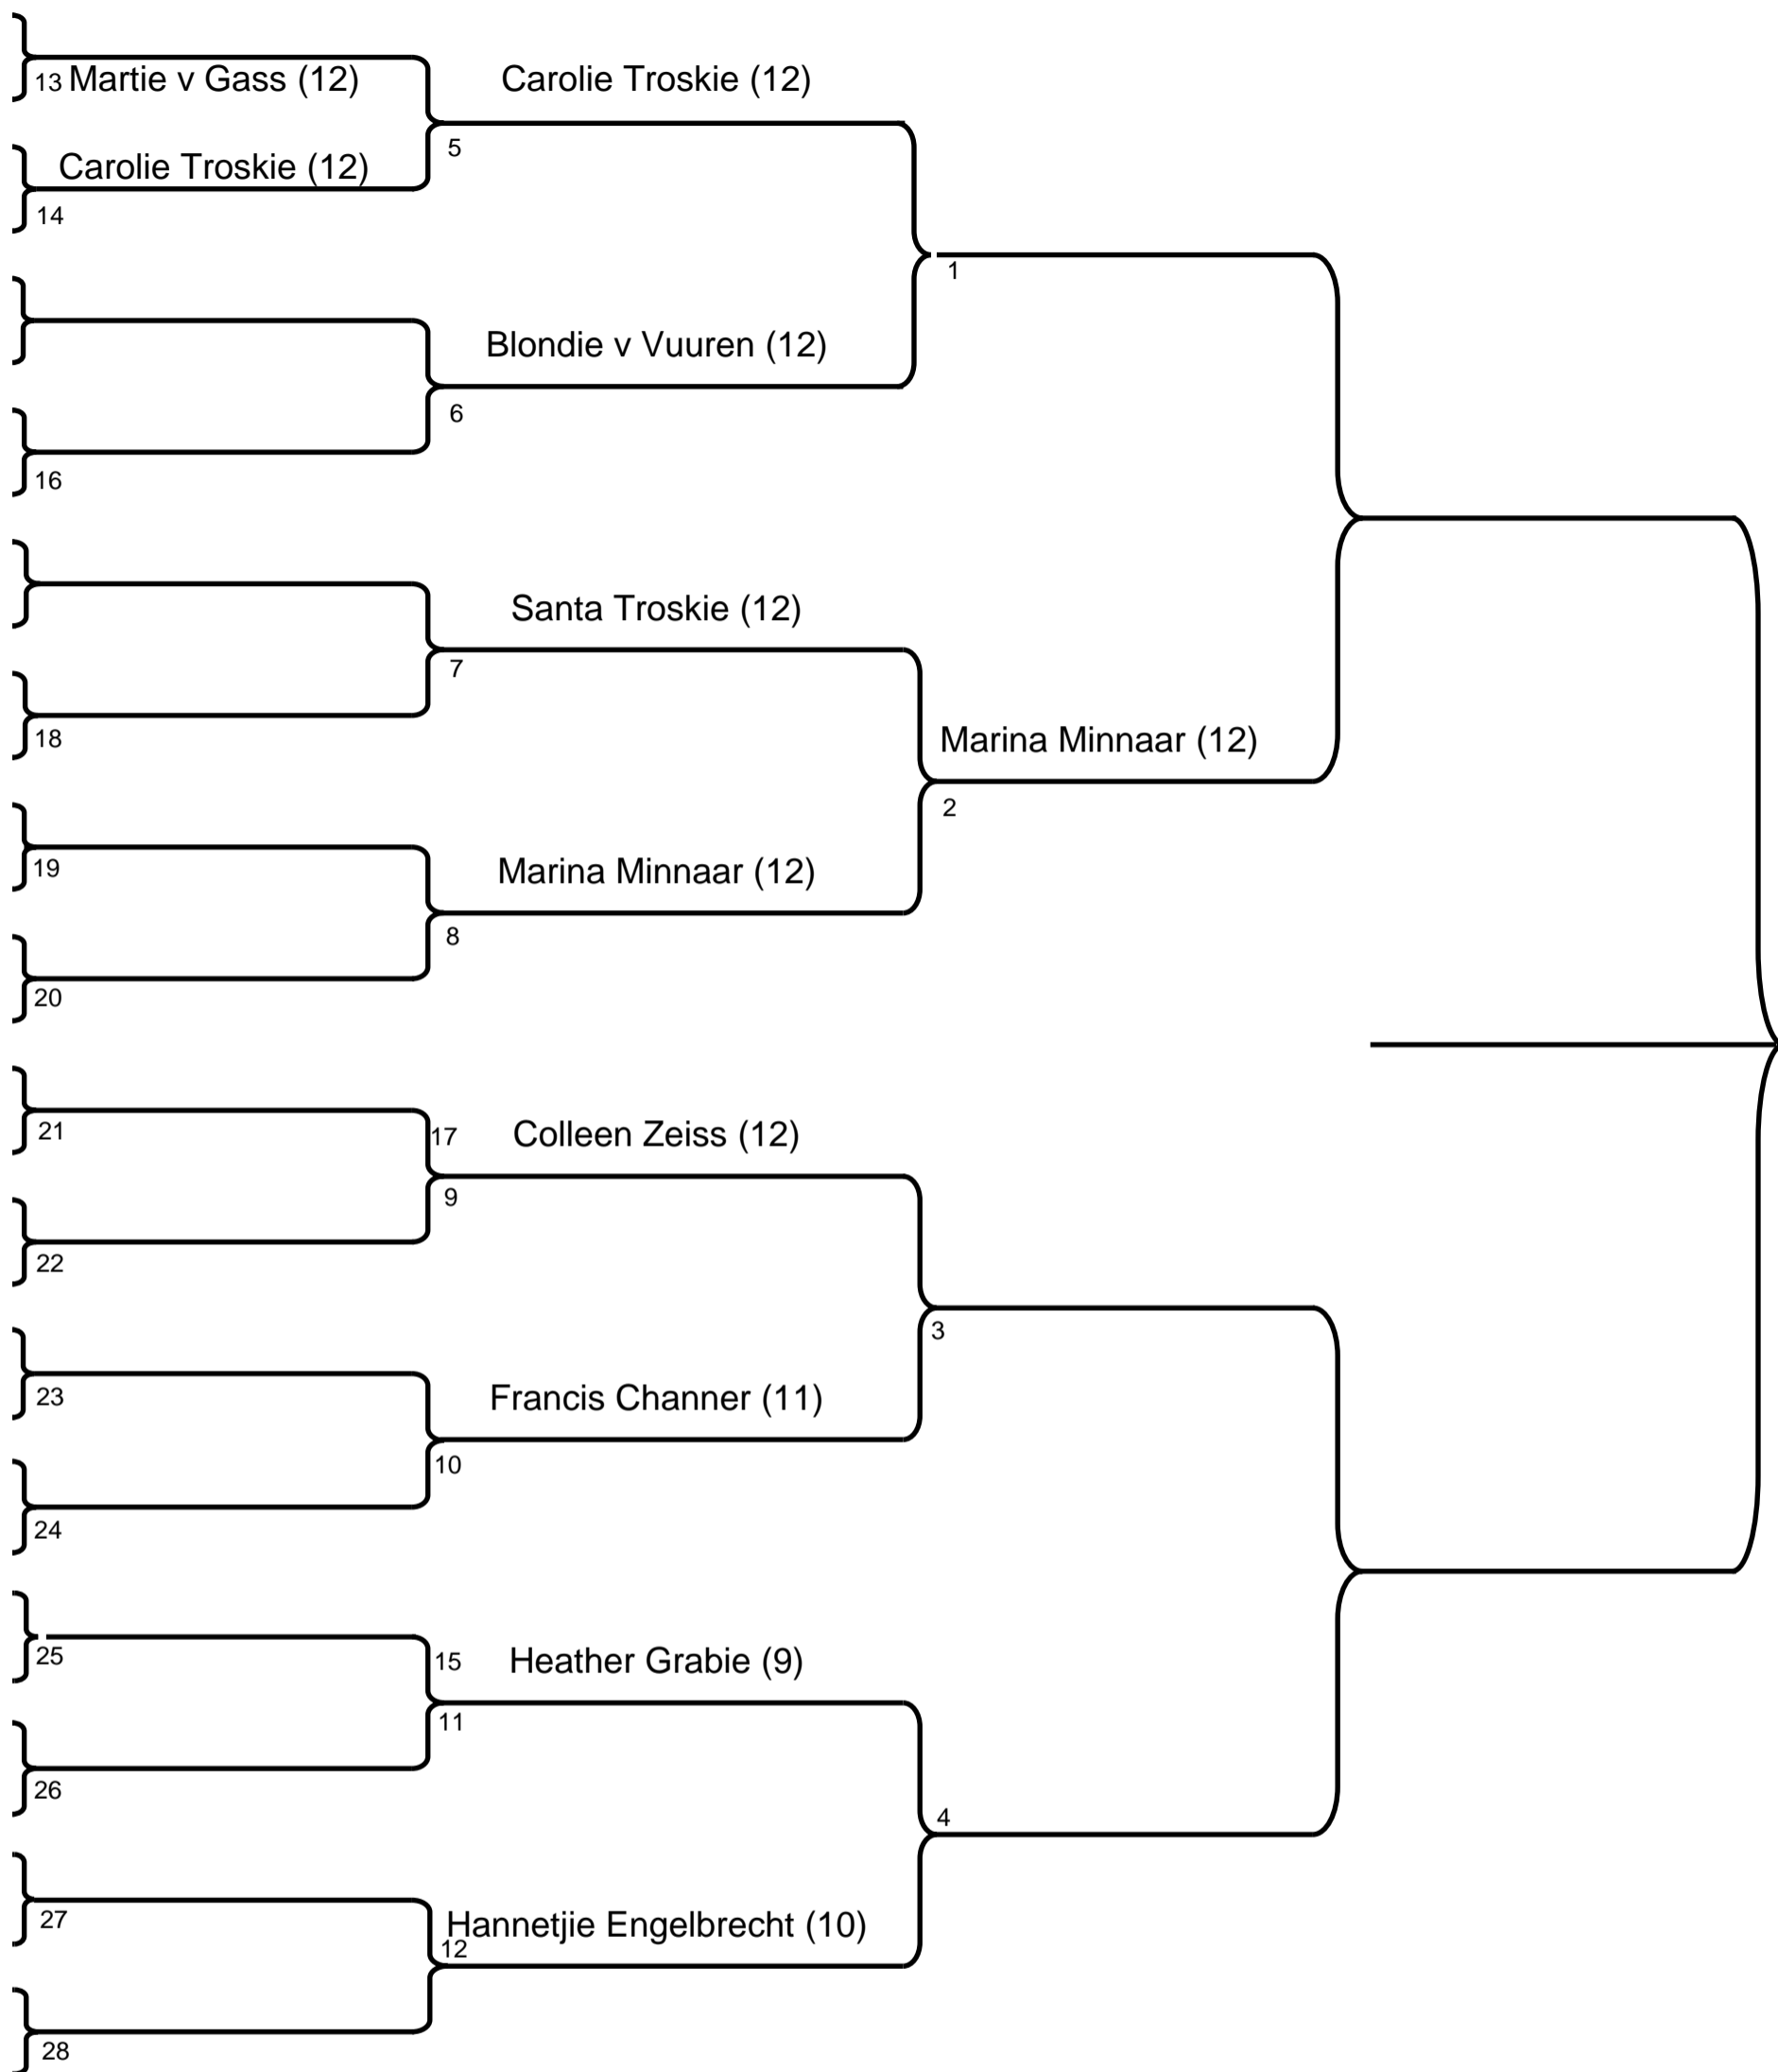

# LADIES DRAWN PAIRS COMPETITION - 2017/18

**ROUND 2**

**Q/FINAL**

**S/FINAL**

**FINAL**

### The Teams

Carolie Troskie (12)  
Cherise Lottering

Santa Troskie (12)  
Sue Knox-Davies

Colleen Zeiss (12)  
Marlene Pieterse

Martie v Gass (12)  
Martie Rynners

Francis Channer (11)  
Nola Mentz

Marina Minnaar (12)  
Elaine Botha