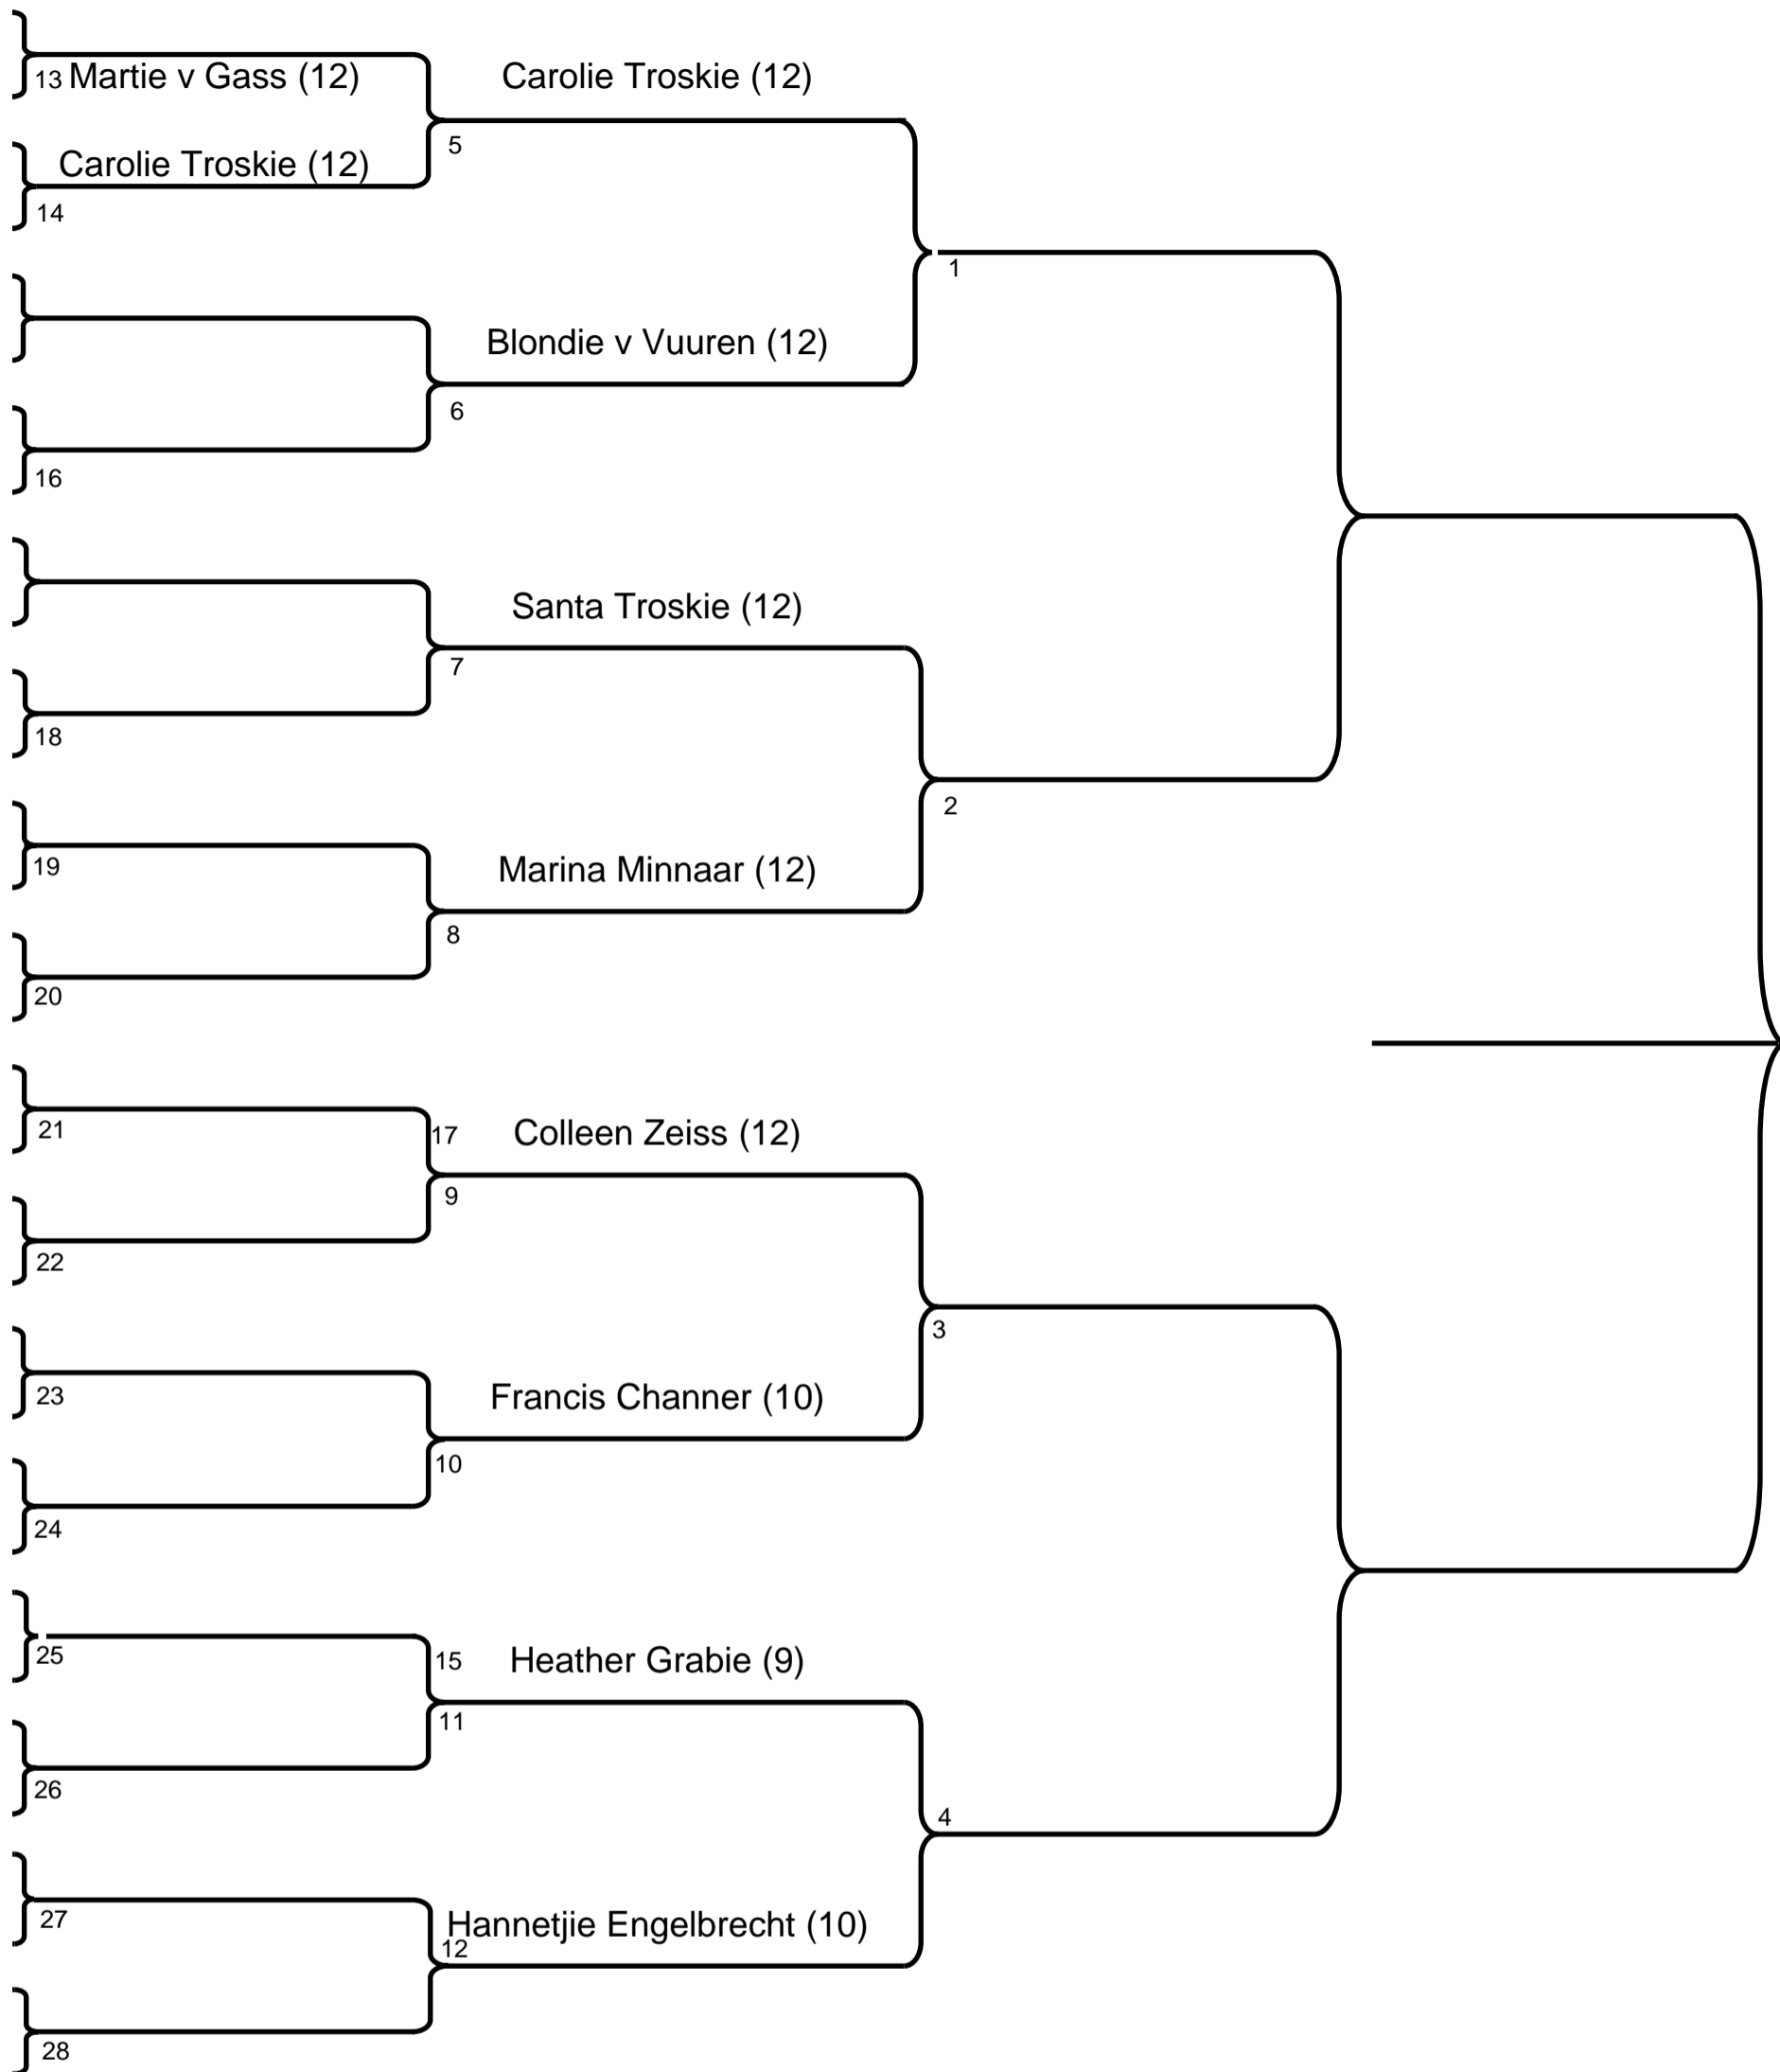

LADIES DRAWN PAIRS COMPETITION - 2017/18

ROUND 2

Q/FINAL

S/FINAL

FINAL

The Teams

Carolie Troskie (12)
Cherise Lottering

Santa Troskie (12)
Sue Knox-Davies

Colleen Zeiss (12)
Marlene Pieterse

Martie v Gass (12)
Martie Rynners

Francis Channer (11)
Nola Mentz

Marina Minnaar (12)
Elaine Botha

Blondie v Vuuren (12)
Helen Nel

Heather Grabie (9)
Lynette vd Gryp

Hannetjie Engelbrecht (10)
Esme Botha