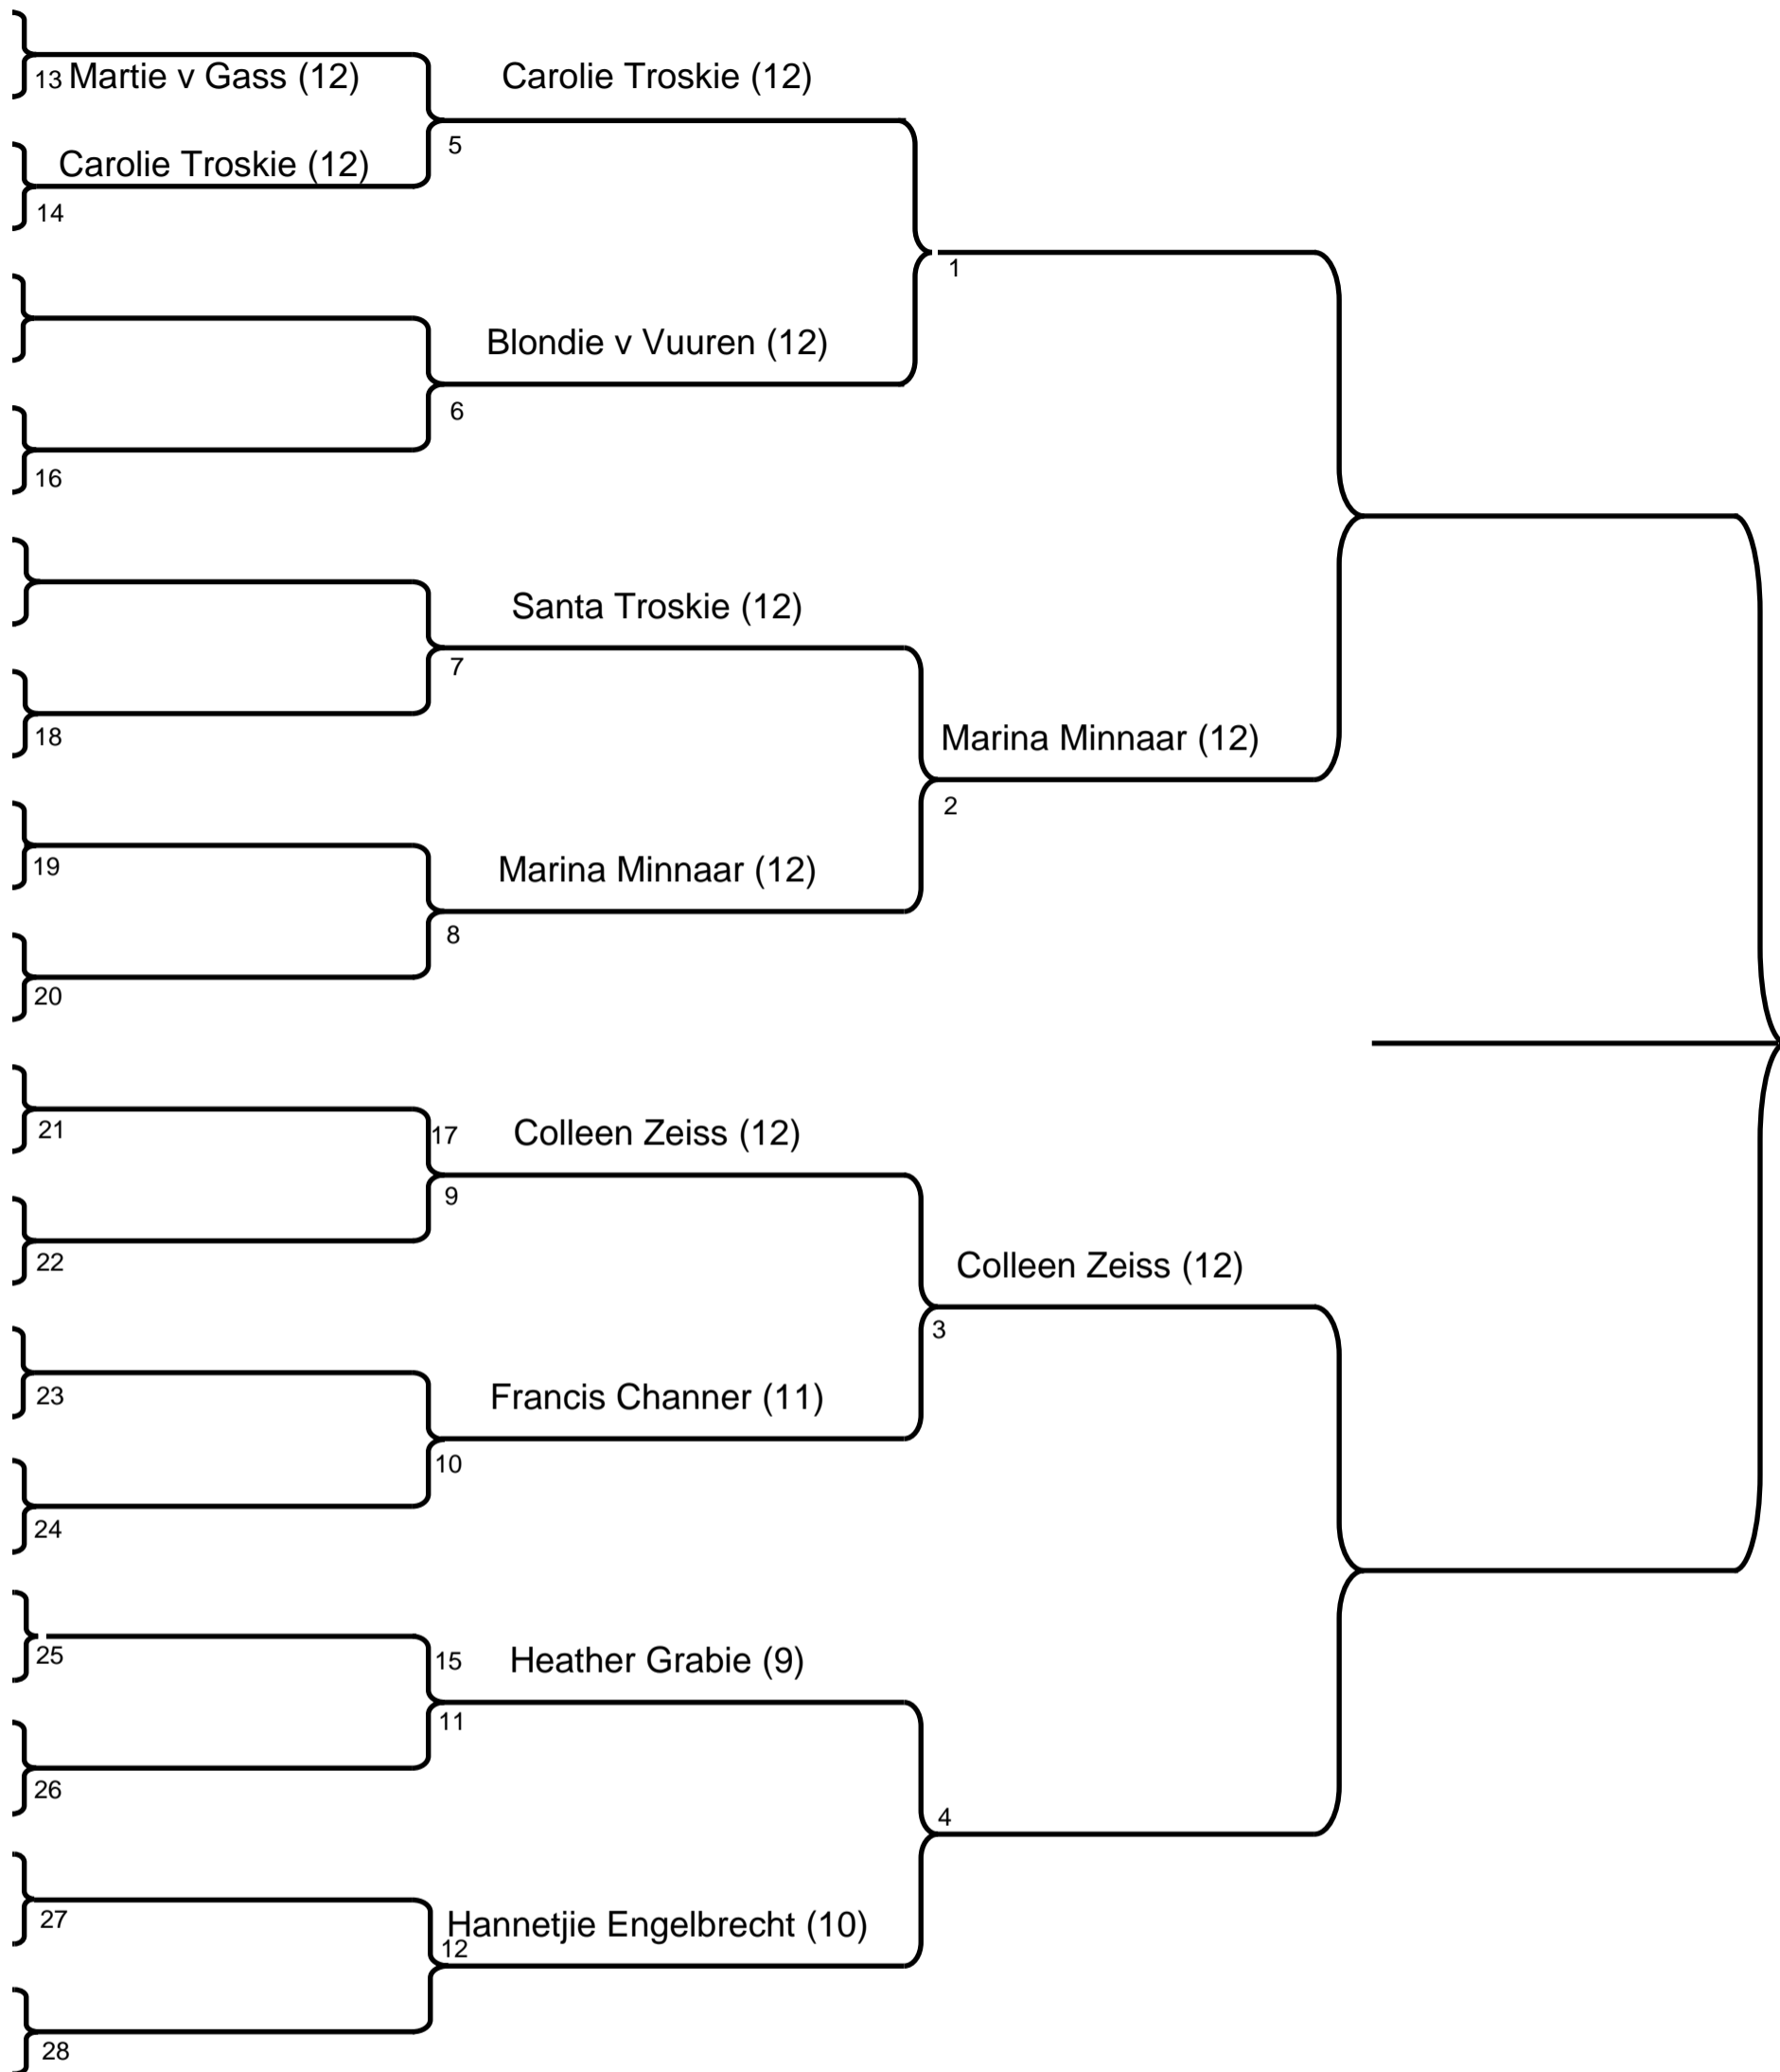

LADIES DRAWN PAIRS COMPETITION - 2017/18

ROUND 2

Q/FINAL

S/FINAL

FINAL

The Teams

Carolie Troskie (12)
Cherise Lottering

Santa Troskie (12)
Sue Knox-Davies

Colleen Zeiss (12)
Marlene Pieterse

Martie v Gass (12)
Martie Rynners

Francis Channer (11)
Nola Mentz

Marina Minnaar (12)
Elaine Botha

Blondie v Vuuren (12)
Helen Nel

Heather Grabie (9)
Lynette vd Gryp

Hannetjie Engelbrecht (10)
Esme Botha