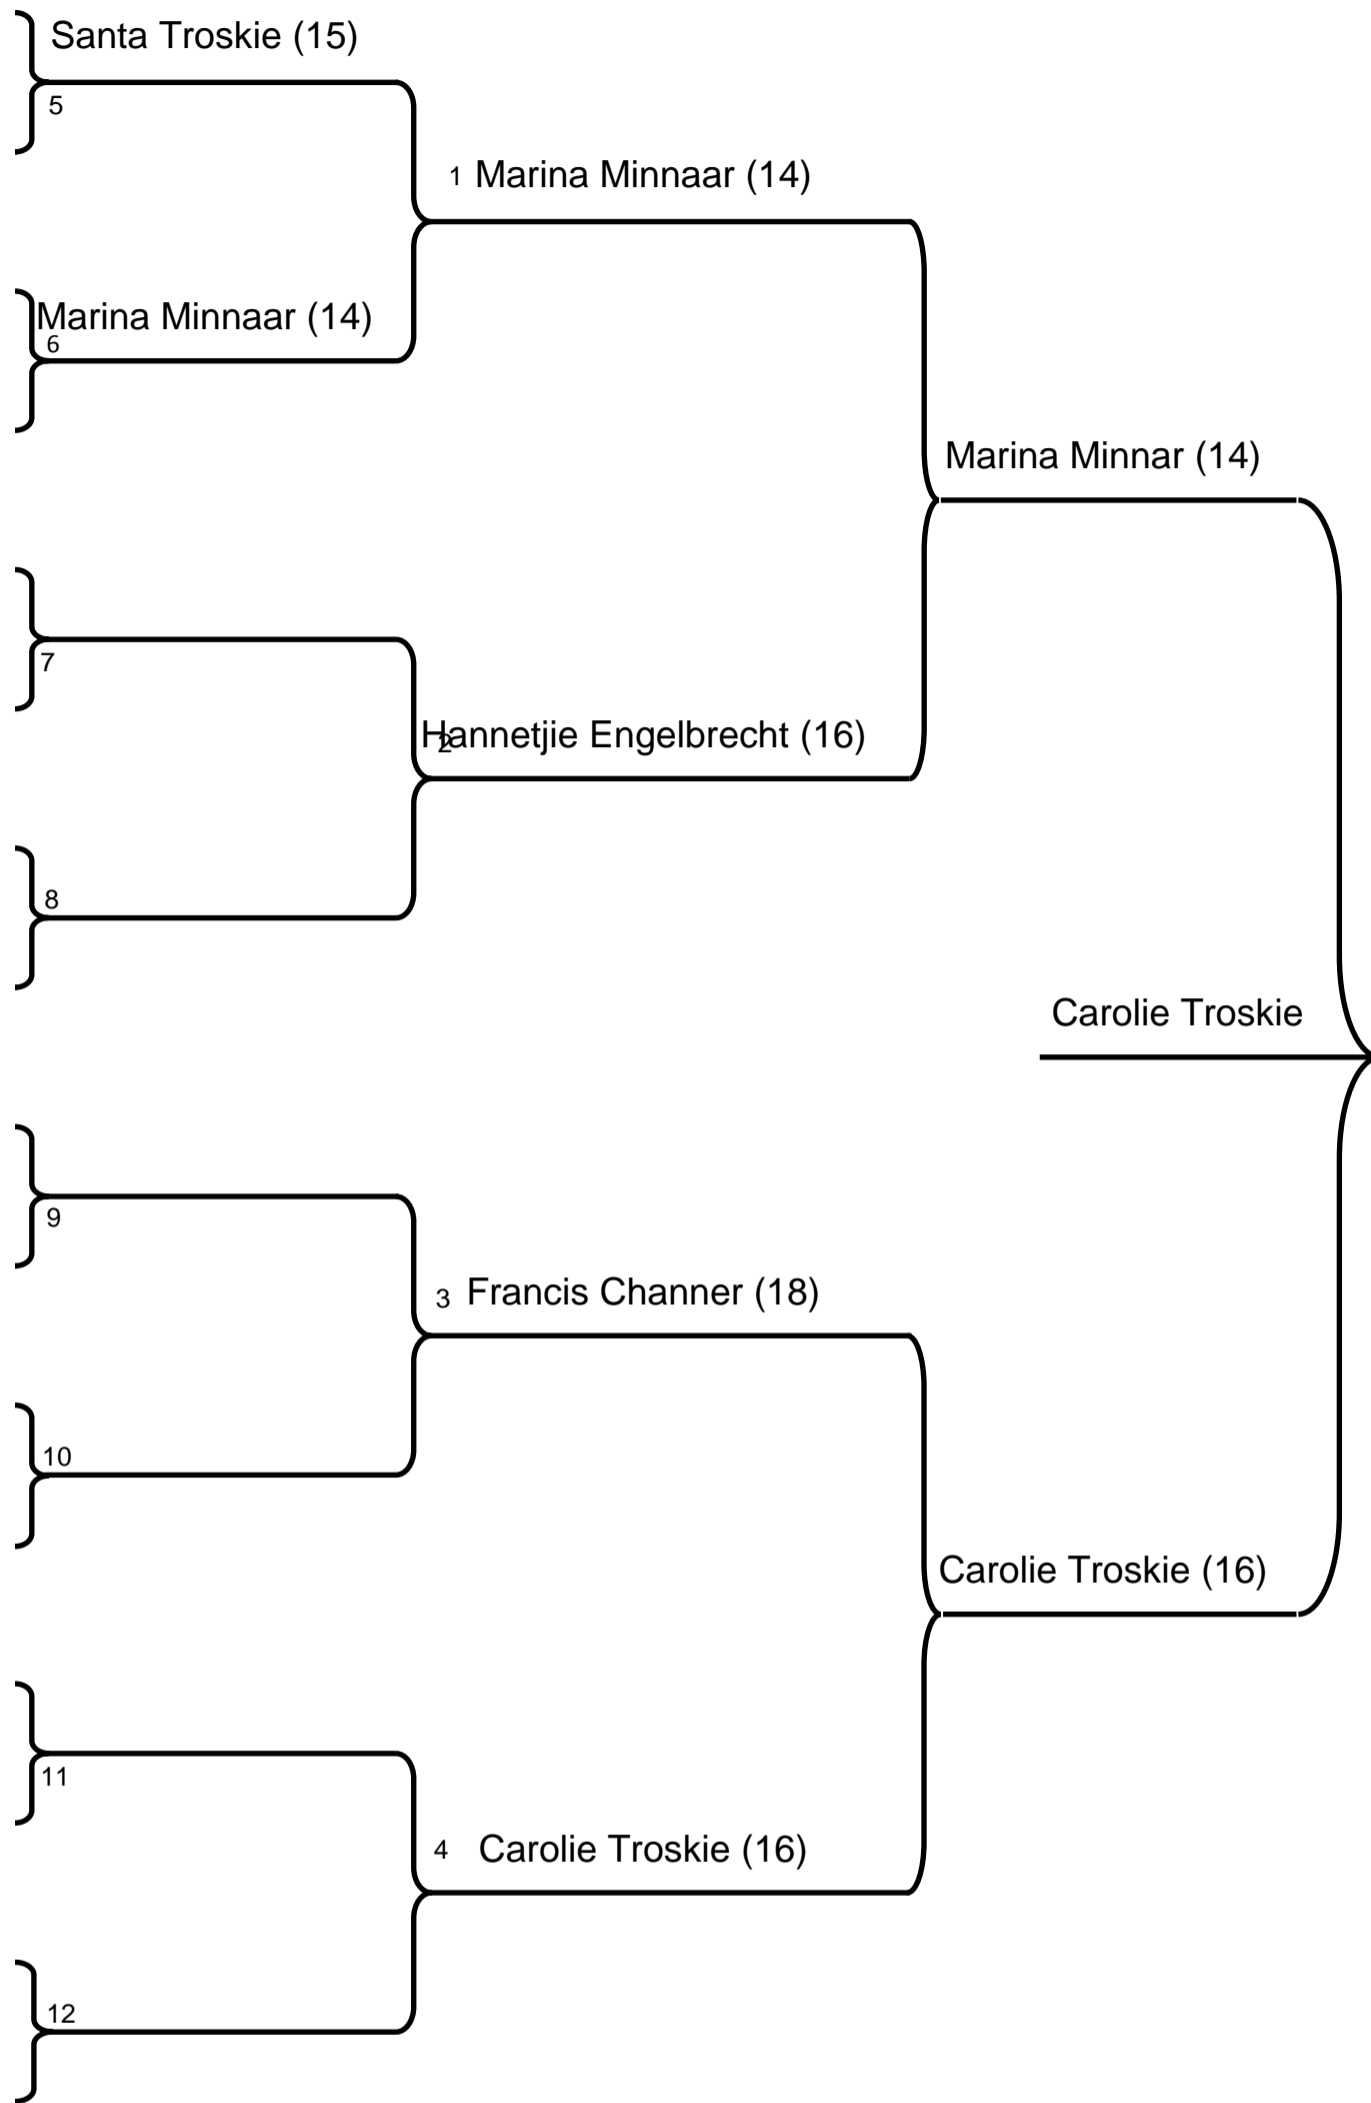

LADIES DRAWN TRIPS COMPETITION - 2017/18

Q/FINAL

S/FINAL

FINAL

The Teams

Francis Channer
Lesley Priestley
Elaine Botha

Marina Minnaar
Marlene Pieterse
Esme Botha

Hannetjie Engelbrecht
Martie Rynners
Cathy Erlank

Santa Troskie
Cherise Lottering
Lynette vd Gryp

Carolie Troskie
Netta Alexander
Helen Nel