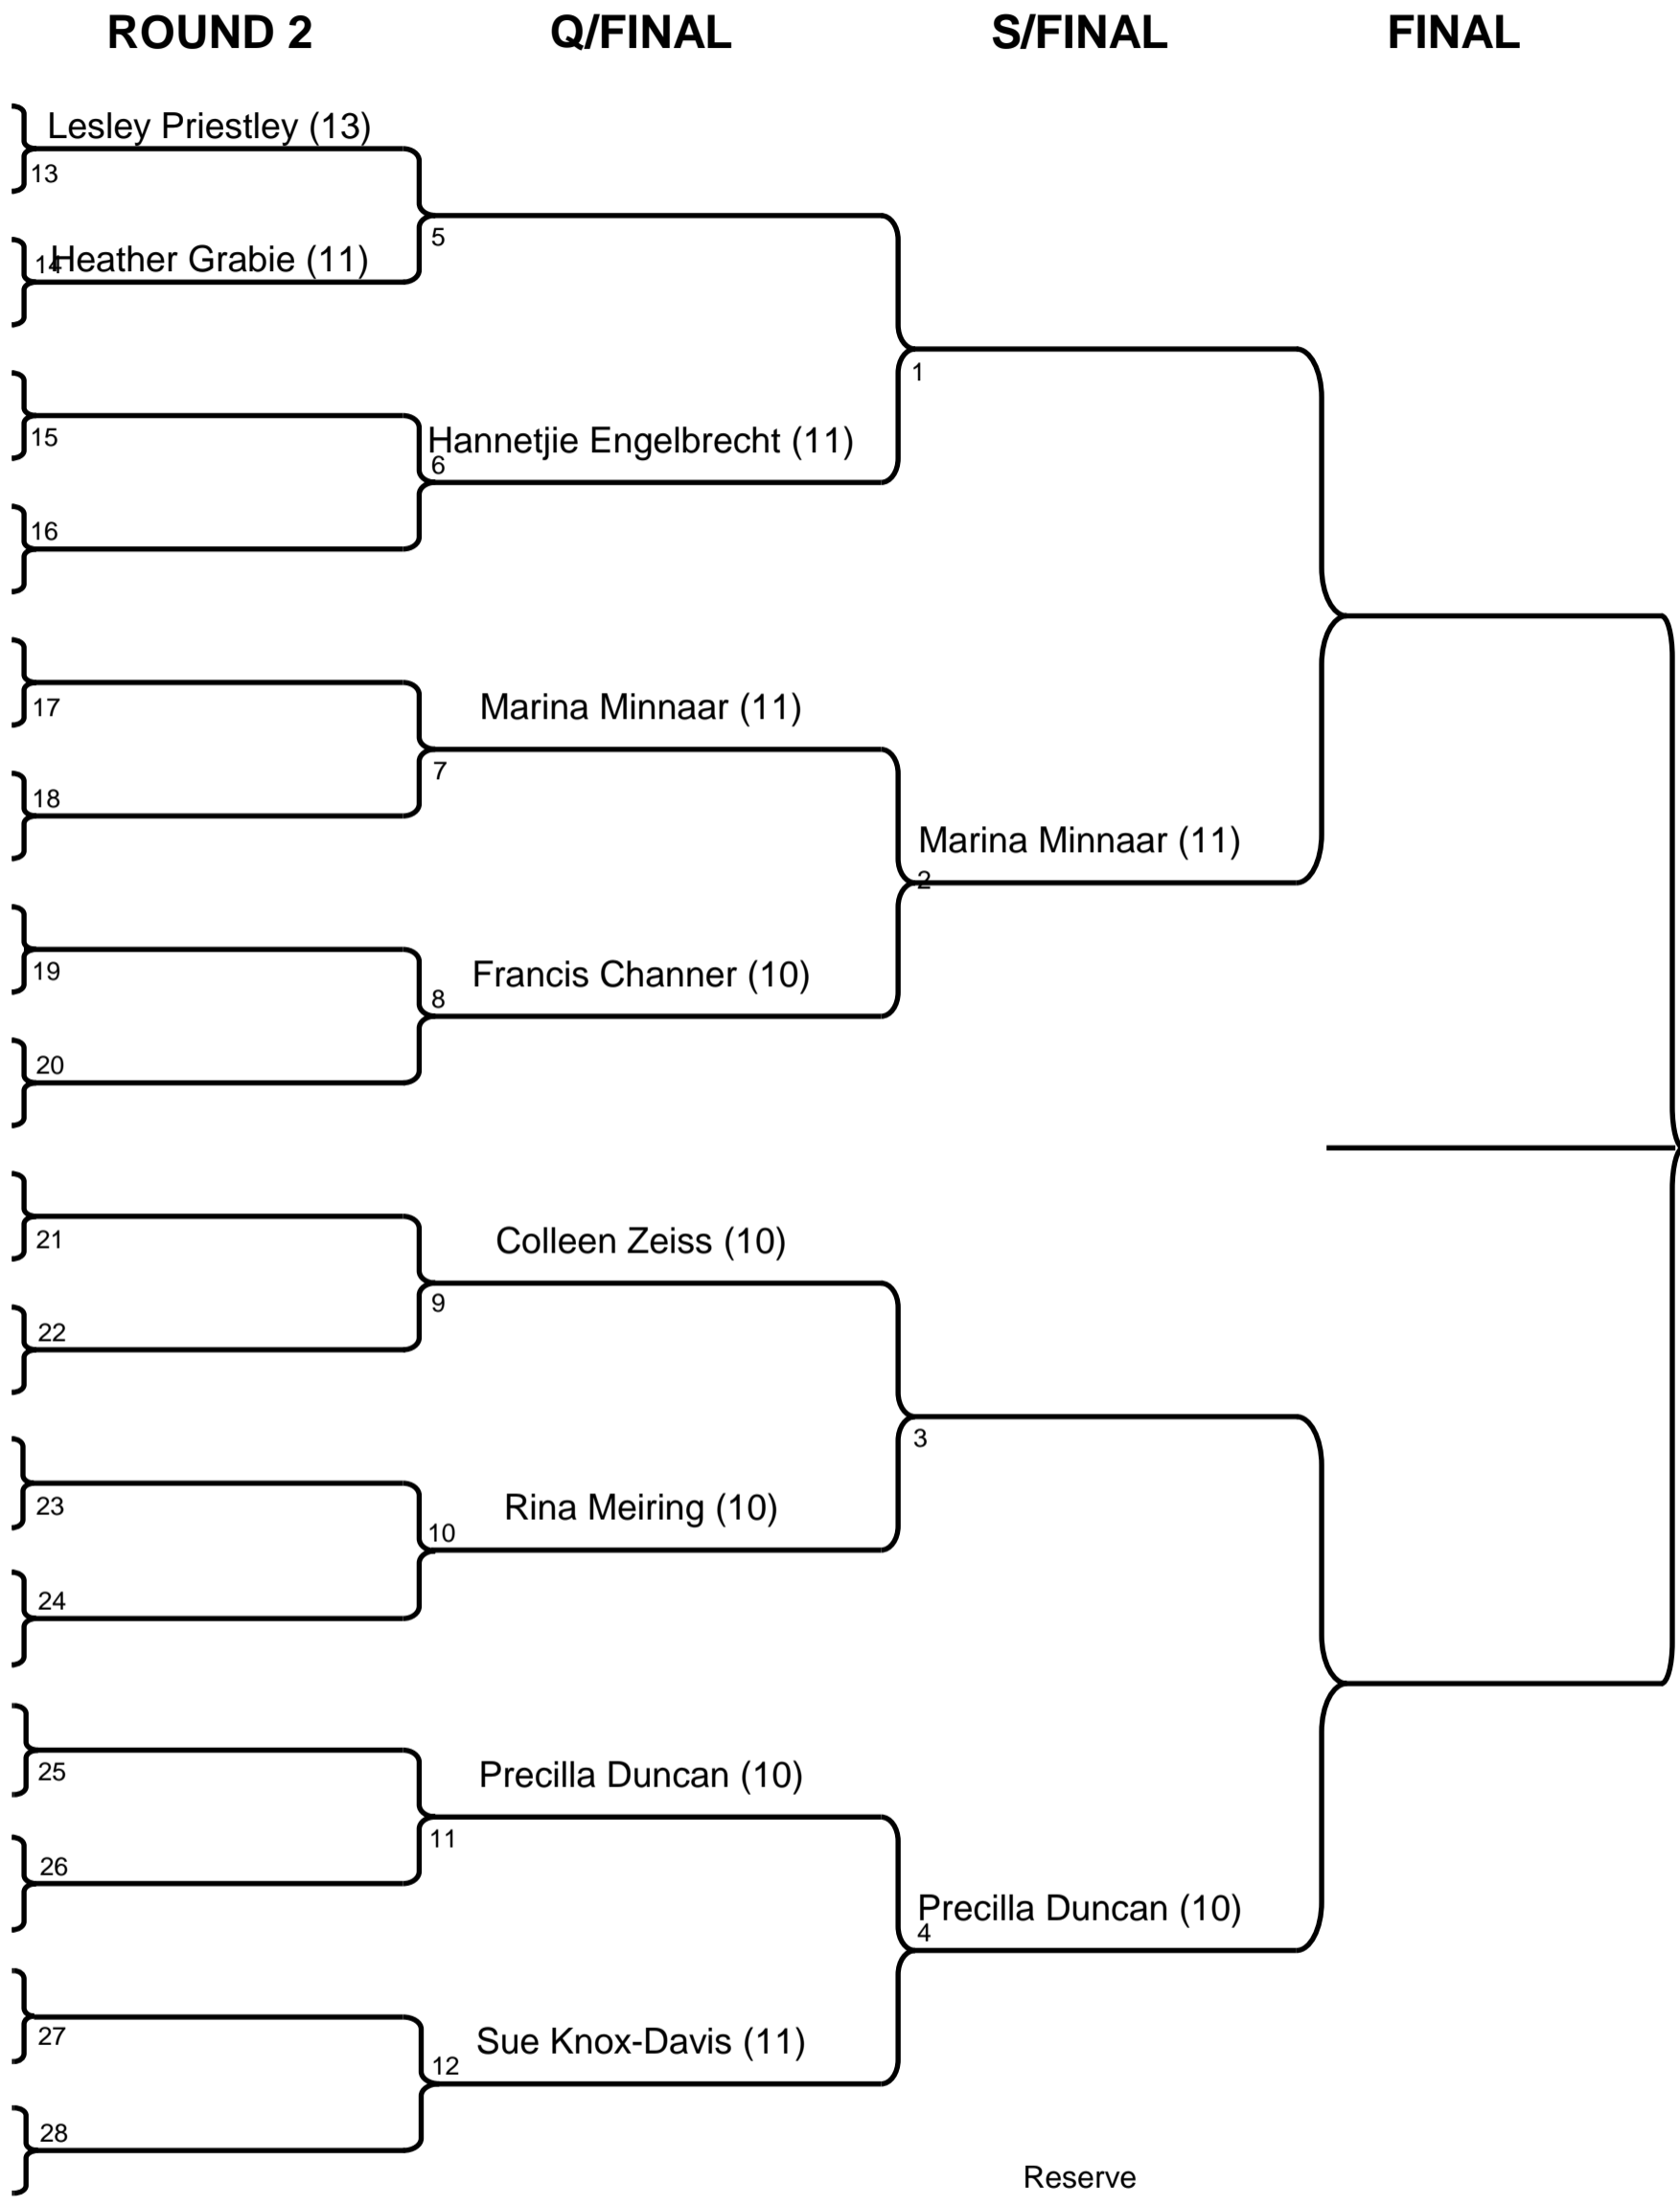

LADIES DRAWN PAIRS COMPETITION - 2018/19

Reserve
Elsabe Fisher

Teams

Hannetjie Engelbrecht
Liezal Pretorius

Rina Meiring
Cathy Erlank

Precilla Duncan
Elma Crofts

Francis Channer
Isabella Dickson

Colleen Zeiss
Susan Riekert

Heather Gracie
Carol vd Walt

Lesley Priestley
Marlene Pieterse

Marina Minnaar
Yolande Pienaar

Sue Knox-Davis
Martie Rynners